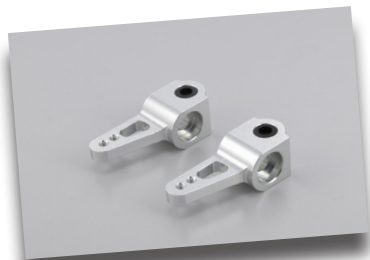

KYOSHO

birel

R31-SE readysset

readysset 2WD 1:5

KART BIREL READYSSET
#31315T1

Black wheel Racing Kart
#KTH001BK Front
#KTH002BK Rear

Tires Racing Kart
#KTT001 Front
#KTT002 Rear

#KTW001
● Alu knuckle arm (option)

#KTW002
● Carbone T-Bar (option)

#KTW003
● Alu middle shaft mount (option)

#KTW004
● Alu rear shaft mount (option)

#KTW005
● Chain drive set (with gear)

#KTW006
● Dummy radiator weight (option)

#KTW007
● Silent muffler (option)

#KTW008
● Alu 20T pulley (option)

KYOSHO
THE FINEST RADIO CONTROL MODELS

TEAM **ORION**®