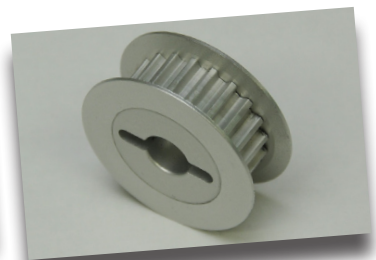

KYOSHO

birel

R31-SE readysset

readysset 2WD 1:5

KART BIREL READYSSET
#31315T1

Black wheel Racing Kart
#KTH001BK Front
#KTH002BK Rear

Tires Racing Kart
#KTT001 Front
#KTT002 Rear

#KTW001
● Alu knuckle arm (option)

#KTW002
● Carbone T-Bar (option)

#KTW003
● Alu middle shaft mount (option)

#KTW004
● Alu rear shaft mount (option)

#KTW005
● Chain drive set (with gear)

#KTW006
● Dummy radiator weight (option)

#KTW007
● Silent muffler (option)

#KTW008
● Alu 20T pulley (option)

KYOSHO
THE FINEST RADIO CONTROL MODELS

TEAM **ORION**®