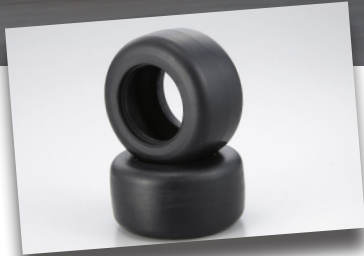

KYOSHO

birel

R31-SE readysset

readysset 2WD 1:5

KART BIREL READYSSET
#31315T1

Black wheel Racing Kart
#KTH001BK Front
#KTH002BK Rear

Tires Racing Kart
#KTT001 Front
#KTT002 Rear

#KTW001
● Alu knuckle arm (option)

#KTW002
● Carbone T-Bar (option)

#KTW003
● Alu middle shaft mount (option)

#KTW004
● Alu rear shaft mount (option)

#KTW005
● Chain drive set (with gear)

#KTW006
● Dummy radiator weight (option)

#KTW007
● Silent muffler (option)

#KTW008
● Alu 20T pulley (option)

KYOSHO
THE FINEST RADIO CONTROL MODELS

TEAM **ORION**®