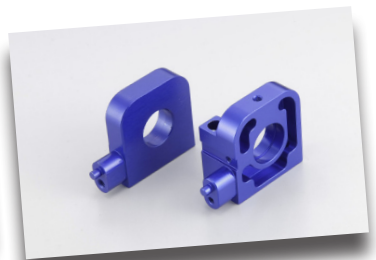

KYOSHO

birel

R31-SE readysset

readysset 2WD 1:5

KART BIREL READYSSET
#31315T1

Black wheel Racing Kart
#KTH001BK Front
#KTH002BK Rear

Tires Racing Kart
#KTT001 Front
#KTT002 Rear

#KTW001
● Alu knuckle arm (option)

#KTW002
● Carbone T-Bar (option)

#KTW003
● Alu middle shaft mount (option)

#KTW004
● Alu rear shaft mount (option)

#KTW005
● Chain drive set (with gear)

#KTW006
● Dummy radiator weight (option)

#KTW007
● Silent muffler (option)

#KTW008
● Alu 20T pulley (option)

KYOSHO
THE FINEST RADIO CONTROL MODELS

TEAM **ORION**®